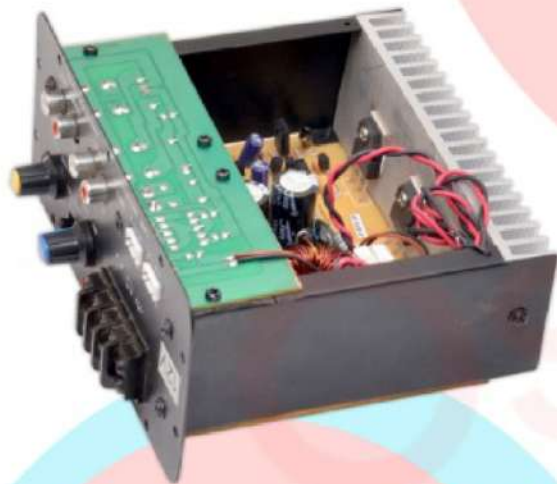

Small LED Display

MODEL NO. - 2002
(4440 X 2 IC.)

Video Amplifier

MP - 5 AMPLIFIER
(7297 X 1 IC.)

Small LED Display

MODEL NO. - N 5200
(4440 X 2 IC.)

Big Body

MODEL NO. - 8500
(4440 X 2 IC.)

Video Amplifier

MP - 5 AMPLIFIER
(4440 X 2 IC.)

AMPLIFIERS
ALWAYS AHEAD IN QUALITY

**MP - 5 AMPLIFIER
BLUETOOTH**

CAR WOOFER AMPLIFIER (SINGLE CHANNEL) 50W

CAR WOOFER AMPLIFIER (SINGLE CHANNEL) 100W DLX

CAR WOOFER AMPLIFIER (DUAL CHANNEL) 100W

Big Body

MODEL NO. - 5500
(3055 X 4 TR.)

Big L.E.D. Display

MODEL NO. - 9090
(MOSFET BASE)

COPPER TRF.

MODEL NO. - HT 2.1
(2030 X 3 IC. + 4558 X 3 IC.)

Big L.E.D. Display

MODEL NO. - 7070
(MOSFET BASE)

Big L.E.D. Display COPPER TRF.

MODEL NO. - SCA 1300
2050 X 2 IC. + 2030 X 5 IC.
(5.1 CHANNEL)

Big Body

MODEL NO. - STA 1200
2030 X 6 IC.
(5.1 CHANNEL)

Big L.E.D. Display Echo Mic

MODEL NO. - 8080
(3055 X 8 TR.)